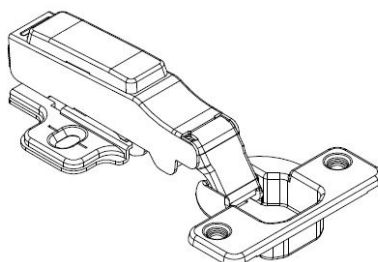

PRODUCT SHEET

Description:

Soft Closing Hinge "A", $\varnothing$ 35mm,Clip-On,H=0,Plate F/Wood Screws Full-Overlay, 100 Degree, Cup cc.:48mm,Mounting Plate F/Wood, Screws, H:0mm,W/SISO Name Pl, Hydraylic Plastic Pump

Item number:

15.03.731-3

Units	Box	Carton	HS Code	Barcode
Pcs.	1	100	8302100090	
				5704866437431

SISO A/S

Mileparken 11
DK-2740 Skovlunde
Denmark
VAT: DK 24786013

Phone +45 45 830 900

www.siso.dk
siso@siso.dk

Danske Bank
Nytorv Branch
Copenhagen
SWIFT: DABADKKK

Account no.
4180 3112 112936
IBAN Account
DK7230003112112936